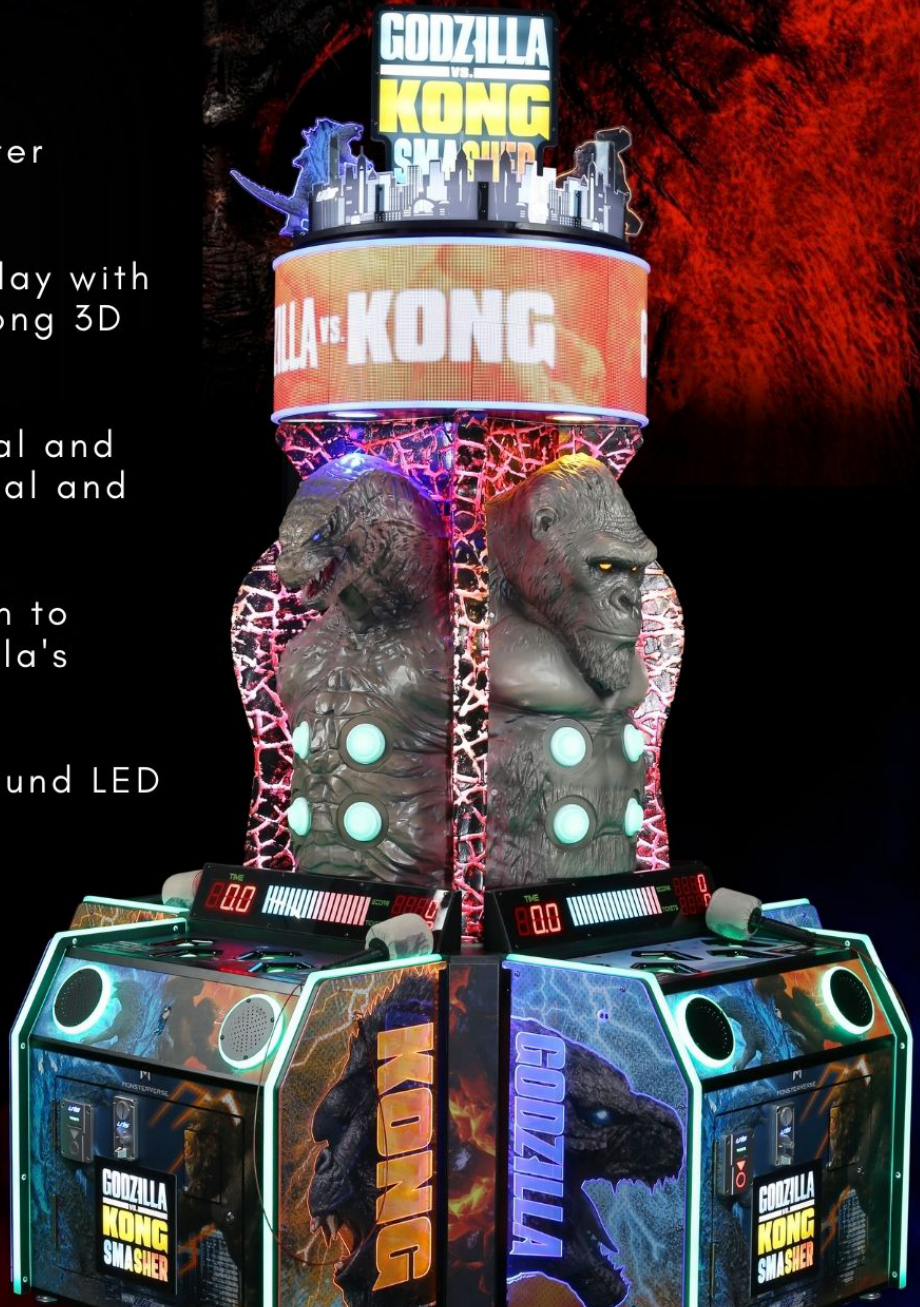

www.unistechnology.com

UNIS®
UNIS TECHNOLOGY

GODZILLA vs. KONG SMASHER

- Based on the blockbuster sci-fi/action movie
- 4-player hybrid gameplay with lifelike Godzilla and Kong 3D models
- Unique mix of horizontal and vertical targets; physical and light elements
- Multi-stage progression to decrease Kong/ Godzilla's health bar
- Attractive 3D wrap-around LED billboard marquee
- Available also in a 2P configuration

W74" x D74" x H110.5"
Weight: 840 lb.

AVS
COMPANIES

www.avskompanies.com

(847)439-9400 | sales@avskompanies.com