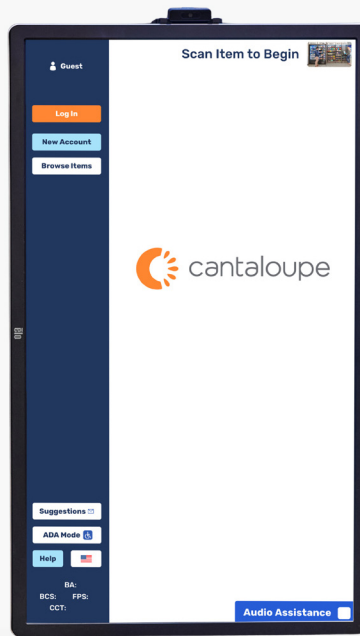

Cantaloupe Go Max

Kiosk Specifications

The Cantaloupe Go Max is an ADA compliant 43" touchscreen kiosk mounted to a cabinetry unit. With the largest screen of any kiosk in the industry, the Go Max offers a luxurious and accessible retail experience for all types of consumers.

Key Features:

- 43" touchscreen interface
- ADA height compliant
- Headphone jack
- Audio and swipe assistance for the visually impaired
- Advanced advertising capabilities
- Accepts all major forms of payment: debit/credit cards, EMV chip, EMV contactless, mobile wallets, magstripe
- Optional cash acceptance with cash-in/cash-out capabilities
- Integrated biometric scanner
- Access to the Cantaloupe Go platform for easy management and consumer features customizable for each location

Product Specifications

Availability	USA
Dimensions	89.5" H x 42" W x 30" D
Screen Size	43"
Resolution	1920 x 1080
Display Type	Full HD LCD
Hardware Peripherals	Built-in camera, barcode scanner, biometric scanner, headphone jack, bill acceptor (optional), cash in/out (optional), lighting kits (optional)
Power Consumption	110 VAC 128 Watts
Accessibility	ADA height compliant with audio and swipe assistance for the visually impaired

Go Max Kiosk

Technical Drawing

Components:

- 43" ELO Touchscreen
- VP6300 Credit Card Reader
- Bill Acceptor (optional)
- Biometric Fingerprint Scanner
- Webcam
- Barcode Scanner
- Headphone Jack

www.avscompanies.com