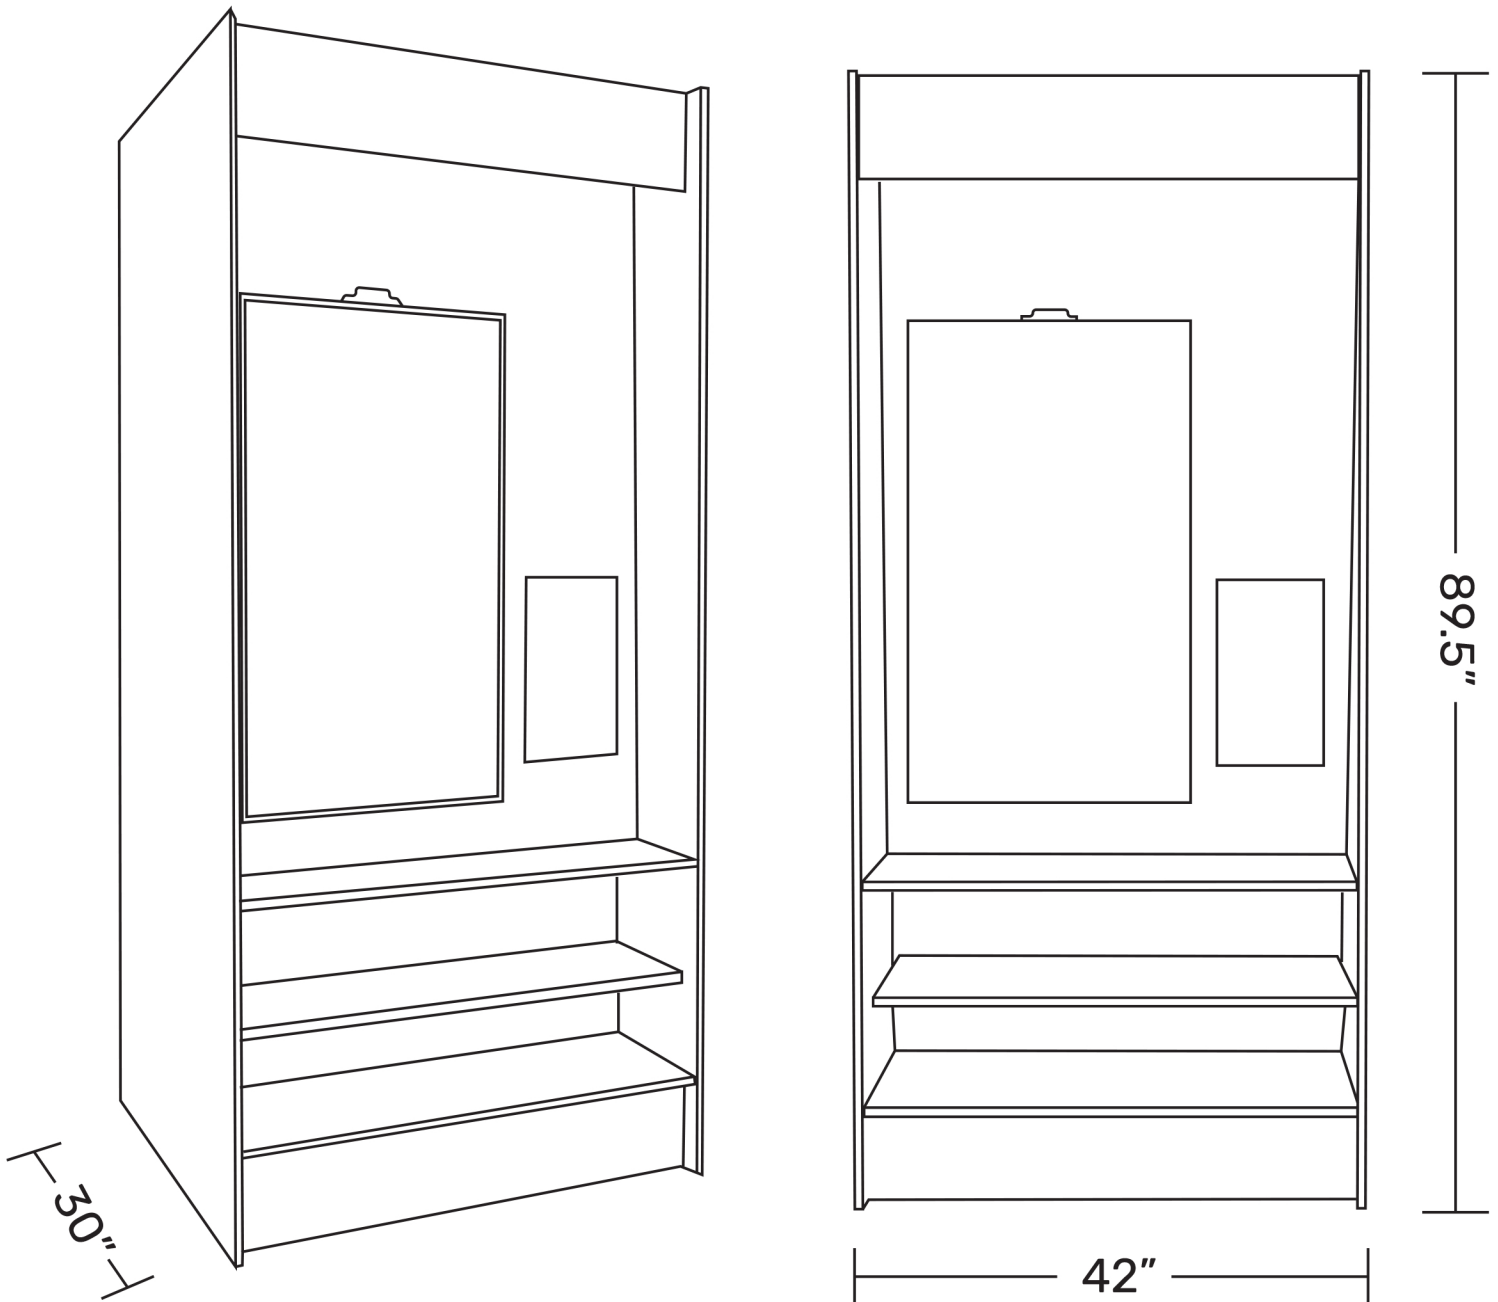

Cantaloupe Go Max

Kiosk Specifications

The Cantaloupe Go Max is an ADA compliant 43" touchscreen kiosk mounted to a cabinetry unit. With the largest screen of any kiosk in the industry, the Go Max offers a luxurious and accessible retail experience for all types of consumers.

Product Specifications

Availability	USA
Dimensions	89.5" H x 42" W x 30" D
Screen Size	43"
Resolution	1920 x 1080
Display Type	Full HD LCD
Hardware Peripherals	Built-in camera, barcode scanner, biometric scanner, headphone jack, bill acceptor (optional), cash in/out (optional), lighting kits (optional)
Power Consumption	110 VAC 128 Watts
Accessibility	ADA height compliant with audio and swipe assistance for the visually impaired

Go Max Kiosk

Technical Drawing

Components:

- 43" ELO Touchscreen
- VP6300 Credit Card Reader
- Bill Acceptor (optional)
- Biometric Fingerprint Scanner
- Webcam
- Barcode Scanner
- Headphone Jack

www.avscompanies.com