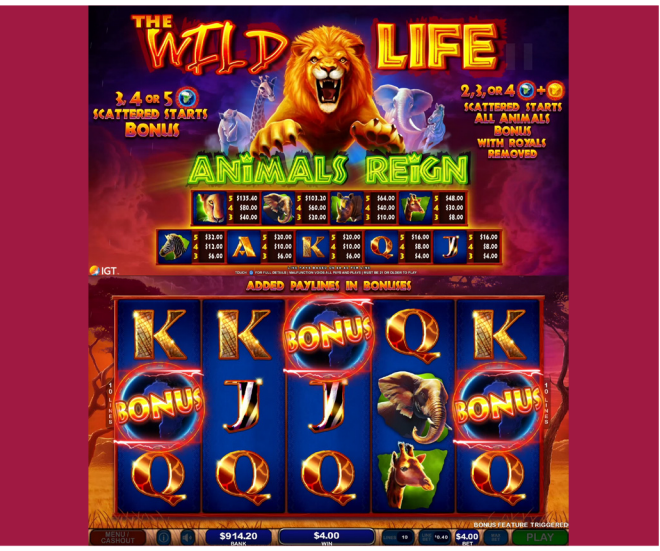

ILLINOIS

The newest can't-miss Game King™ 1.3 game set introduces two standout adventures— including one rocketing into high-energy play and the other, a blockbuster new addition to the iconic brand family of games, The Wild Life™. Available on the NEW innovative Rise32™ gaming machine, this compelling game duo brings variety, excitement, and repeat-play potential to your locations.

THEMES INCLUDED

View game details at igt.com/games
Download art assets at igt.com/media

Watch for the big bang in this sparkling new Asian theme. With three different Lock & Respin Bonuses, including the Prize Boost, Big Bang Bonus, and Spin Boost Bonus, along with multiple Bonus combination possibilities, Rising Rockets™ Empress provides plenty of explosive action and a big variety of ways to win.

Bonus action lights up this game! Green dragons may ignite the Prize Boost Bonus, offering random multipliers. The Big Bang Bonus is played with 2, 3, or 4 game positions, and the Spin Boost offers an additional spin with each reset and features the fantastic treasure chest where even higher wins can be revealed.

A safari journey awaits in this wild new evolution of the beloved The Wild Life™ brand. It features random full reel Wilds, random reels with all Royal symbols removed, and two action-packed Free Games Bonuses.