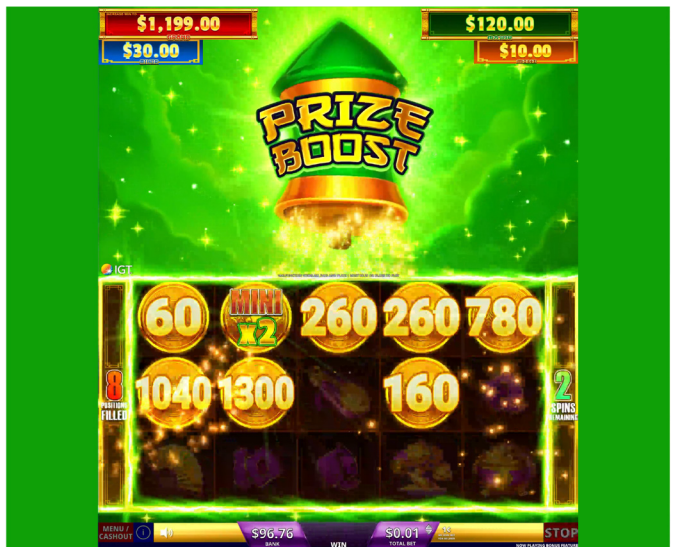

ILLINOIS

The newest can't-miss Game King™ 1.3 game set introduces two standout adventures— including one rocketing into high-energy play and the other, a blockbuster new addition to the iconic brand family of games, The Wild Life™. Available on the NEW innovative Rise32™ gaming machine, this compelling game duo brings variety, excitement, and repeat-play potential to your locations.

THEMES INCLUDED

View game details at igt.com/games
Download art assets at igt.com/media

Watch for the big bang in this sparkling new Asian theme. With three different Lock & Respin Bonuses, including the Prize Boost, Big Bang Bonus, and Spin Boost Bonus, along with multiple Bonus combination possibilities, Rising Rockets™ Empress provides plenty of explosive action and a big variety of ways to win.

Bonus action lights up this game! Green dragons may ignite the Prize Boost Bonus, offering random multipliers. The Big Bang Bonus is played with 2, 3, or 4 game positions, and the Spin Boost offers an additional spin with each reset and features the fantastic treasure chest where even higher wins can be revealed.

A safari journey awaits in this wild new evolution of the beloved The Wild Life™ brand. It features random full reel Wilds, random reels with all Royal symbols removed, and two action-packed Free Games Bonuses.