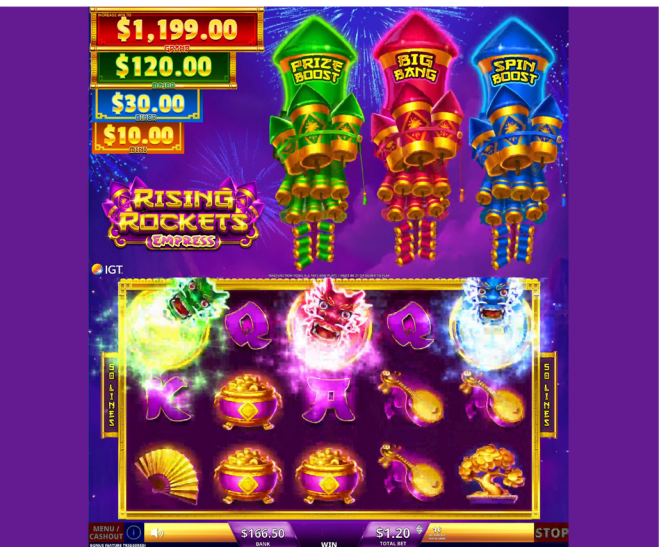

ILLINOIS

The newest can't-miss Game King™ 1.3 game set introduces two standout adventures— including one rocketing into high-energy play and the other, a blockbuster new addition to the iconic brand family of games, The Wild Life™. Available on the NEW innovative Rise32™ gaming machine, this compelling game duo brings variety, excitement, and repeat-play potential to your locations.

THEMES INCLUDED

View game details at igt.com/games
Download art assets at igt.com/media

Watch for the big bang in this sparkling new Asian theme. With three different Lock & Respin Bonuses, including the Prize Boost, Big Bang Bonus, and Spin Boost Bonus, along with multiple Bonus combination possibilities, Rising Rockets™ Empress provides plenty of explosive action and a big variety of ways to win.

Bonus action lights up this game! Green dragons may ignite the Prize Boost Bonus, offering random multipliers. The Big Bang Bonus is played with 2, 3, or 4 game positions, and the Spin Boost offers an additional spin with each reset and features the fantastic treasure chest where even higher wins can be revealed.

A safari journey awaits in this wild new evolution of the beloved The Wild Life™ brand. It features random full reel Wilds, random reels with all Royal symbols removed, and two action-packed Free Games Bonuses.