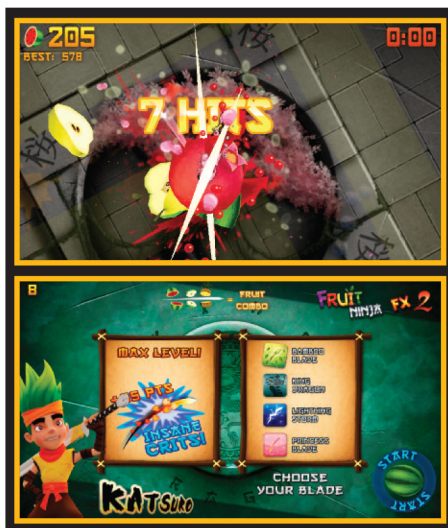

FRUIT NINJA FX 2

NEW WAY TO PLAY

Teleport your favorite characters into the game and leverage new powers.

SENSEI
The fruit ninja master

KATSURO
The young hero

TRUFFLES
The adventurous pig

Figurines available for purchase separately, to be offered at redemption counter.

AVS COMPANIES
www.avscountries.com
(847) 439-9400
sales@avscountries.com

- New blades
- More fruits
- New visuals
- Pomegranate bonus
- Addictive gameplay
- Upgrade kit available for Touch FX

#SKU: FN-46-1020