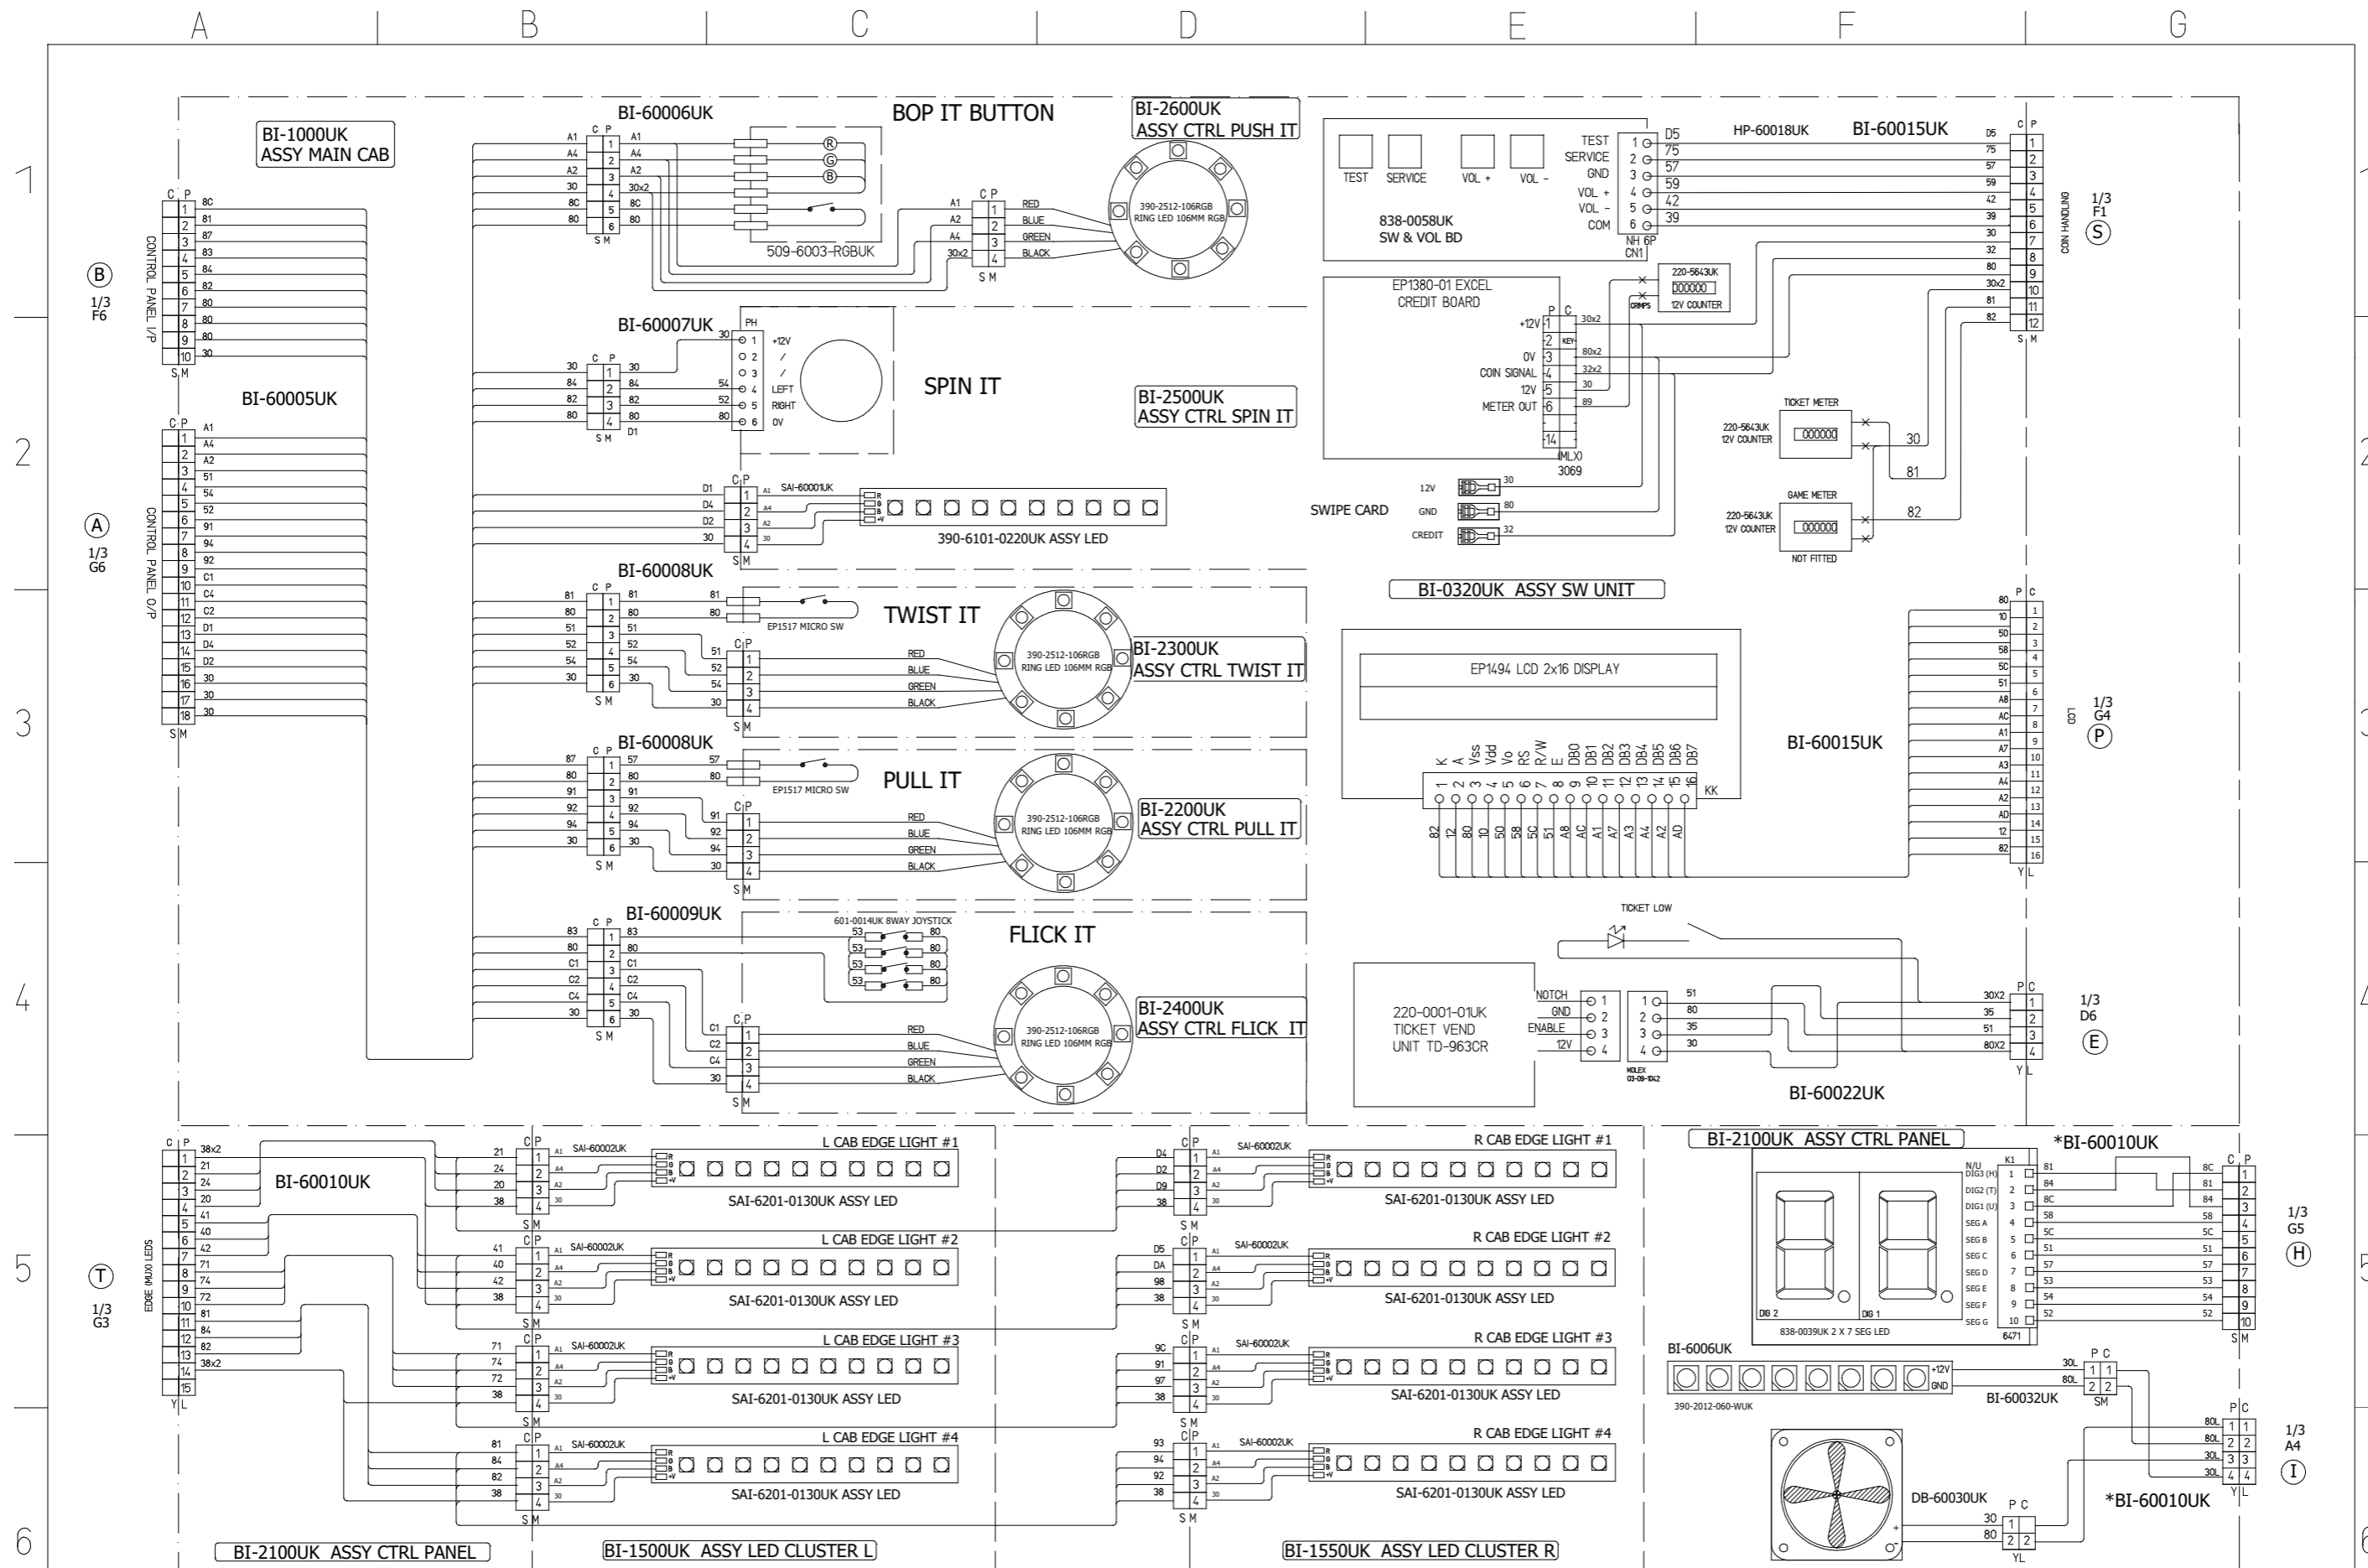

R1	7 SEG DISPLAY IDENT TAGS UPDATED	22/03/23	8 BLACK 7 ORANGE 5 WHITE 4 GREEN 3 YELLOW 2 BLUE 1 RED	13/05/16	43 EARTH WIRE ? AWG18 UL1672 ? AWG20 UL1672 U AWG16 UL1015 K AWG18 UL1015 L AWG20 UL1007 AWG22 UL1007 T AWG24 UL1007	BI-0000UK	23/01/23	CW	SEGA AMUSEMENTS INTERNATIONAL LTD	THIS DRAWING WILL IN NO WAY BE COPIED. TO BE RETURNED ON DEMAND.	PAGE 1/3	SIZE A2
<p>BI-0000UK PART NUMBER      DATE      DRAWN      CHECKED      DESCRIPTION</p> <p>AL TERATION</p>												

R1	7 SEG DISPLAY IDENT TAGS UPDATED	22/03/23	8 BLACK	E LIGHT GREEN	43 EARTH WIRE
			7 ORANGE	D PURPLE	? AWG18 UL1672
			5 WHITE	C BROWN	? AWG20 UL1672
			4 GREEN	B SKY BLUE	U AWG16 UL1015
			3 YELLOW	A PINK	K AWG18 UL1015
			2 BLUE	9 GRAY	L AWG20 UL1007
			1 RED		AWG22 UL1007
					AWG24 UL1007

BI-0000UK	23/01/23	CW		
PART NUMBER	DATE	DRAWN	CHECKED	

SEGA AMUSEMENTS INTERNATIONAL LTD		THIS DRAWING WILL IN NO WAY BE COPIED. TO BE RETURNED ON DEMAND.	
BOP IT ARCADE		PAGE	SIZE
DESCRIPTION		2/3	A2

ALTERATION

R1	7 SEG DISPLAY IDENT TAGS UPDATED	22/03/23	8 BLACK	E LIGHT GREEN	43 EARTH WIRE	BI-00000UK	23/01/23	CW	SEGA AMUSEMENTS INTERNATIONAL LTD	THIS DRAWING WILL IN NO WAY BE COPIED. TO BE RETURNED ON DEMAND.	PAGE	SIZE
			7 ORANGE	D PURPLE	? AWG18 UL1672				BOP IT ARCADE		3/3	A2
			5 WHITE	C BROWN	? AWG20 UL1672							
			4 GREEN	B SKY BLUE	U AWG16 UL1015							
			3 YELLOW	A PINK	K AWG18 UL1015							
			2 BLUE	9 GRAY	L AWG20 UL1007							
			1 RED		AWG22 UL1007							
					T AWG24 UL1007							
	ALTERATION					PART NUMBER	DATE	DRAWN	CHECKED	DESCRIPTION		