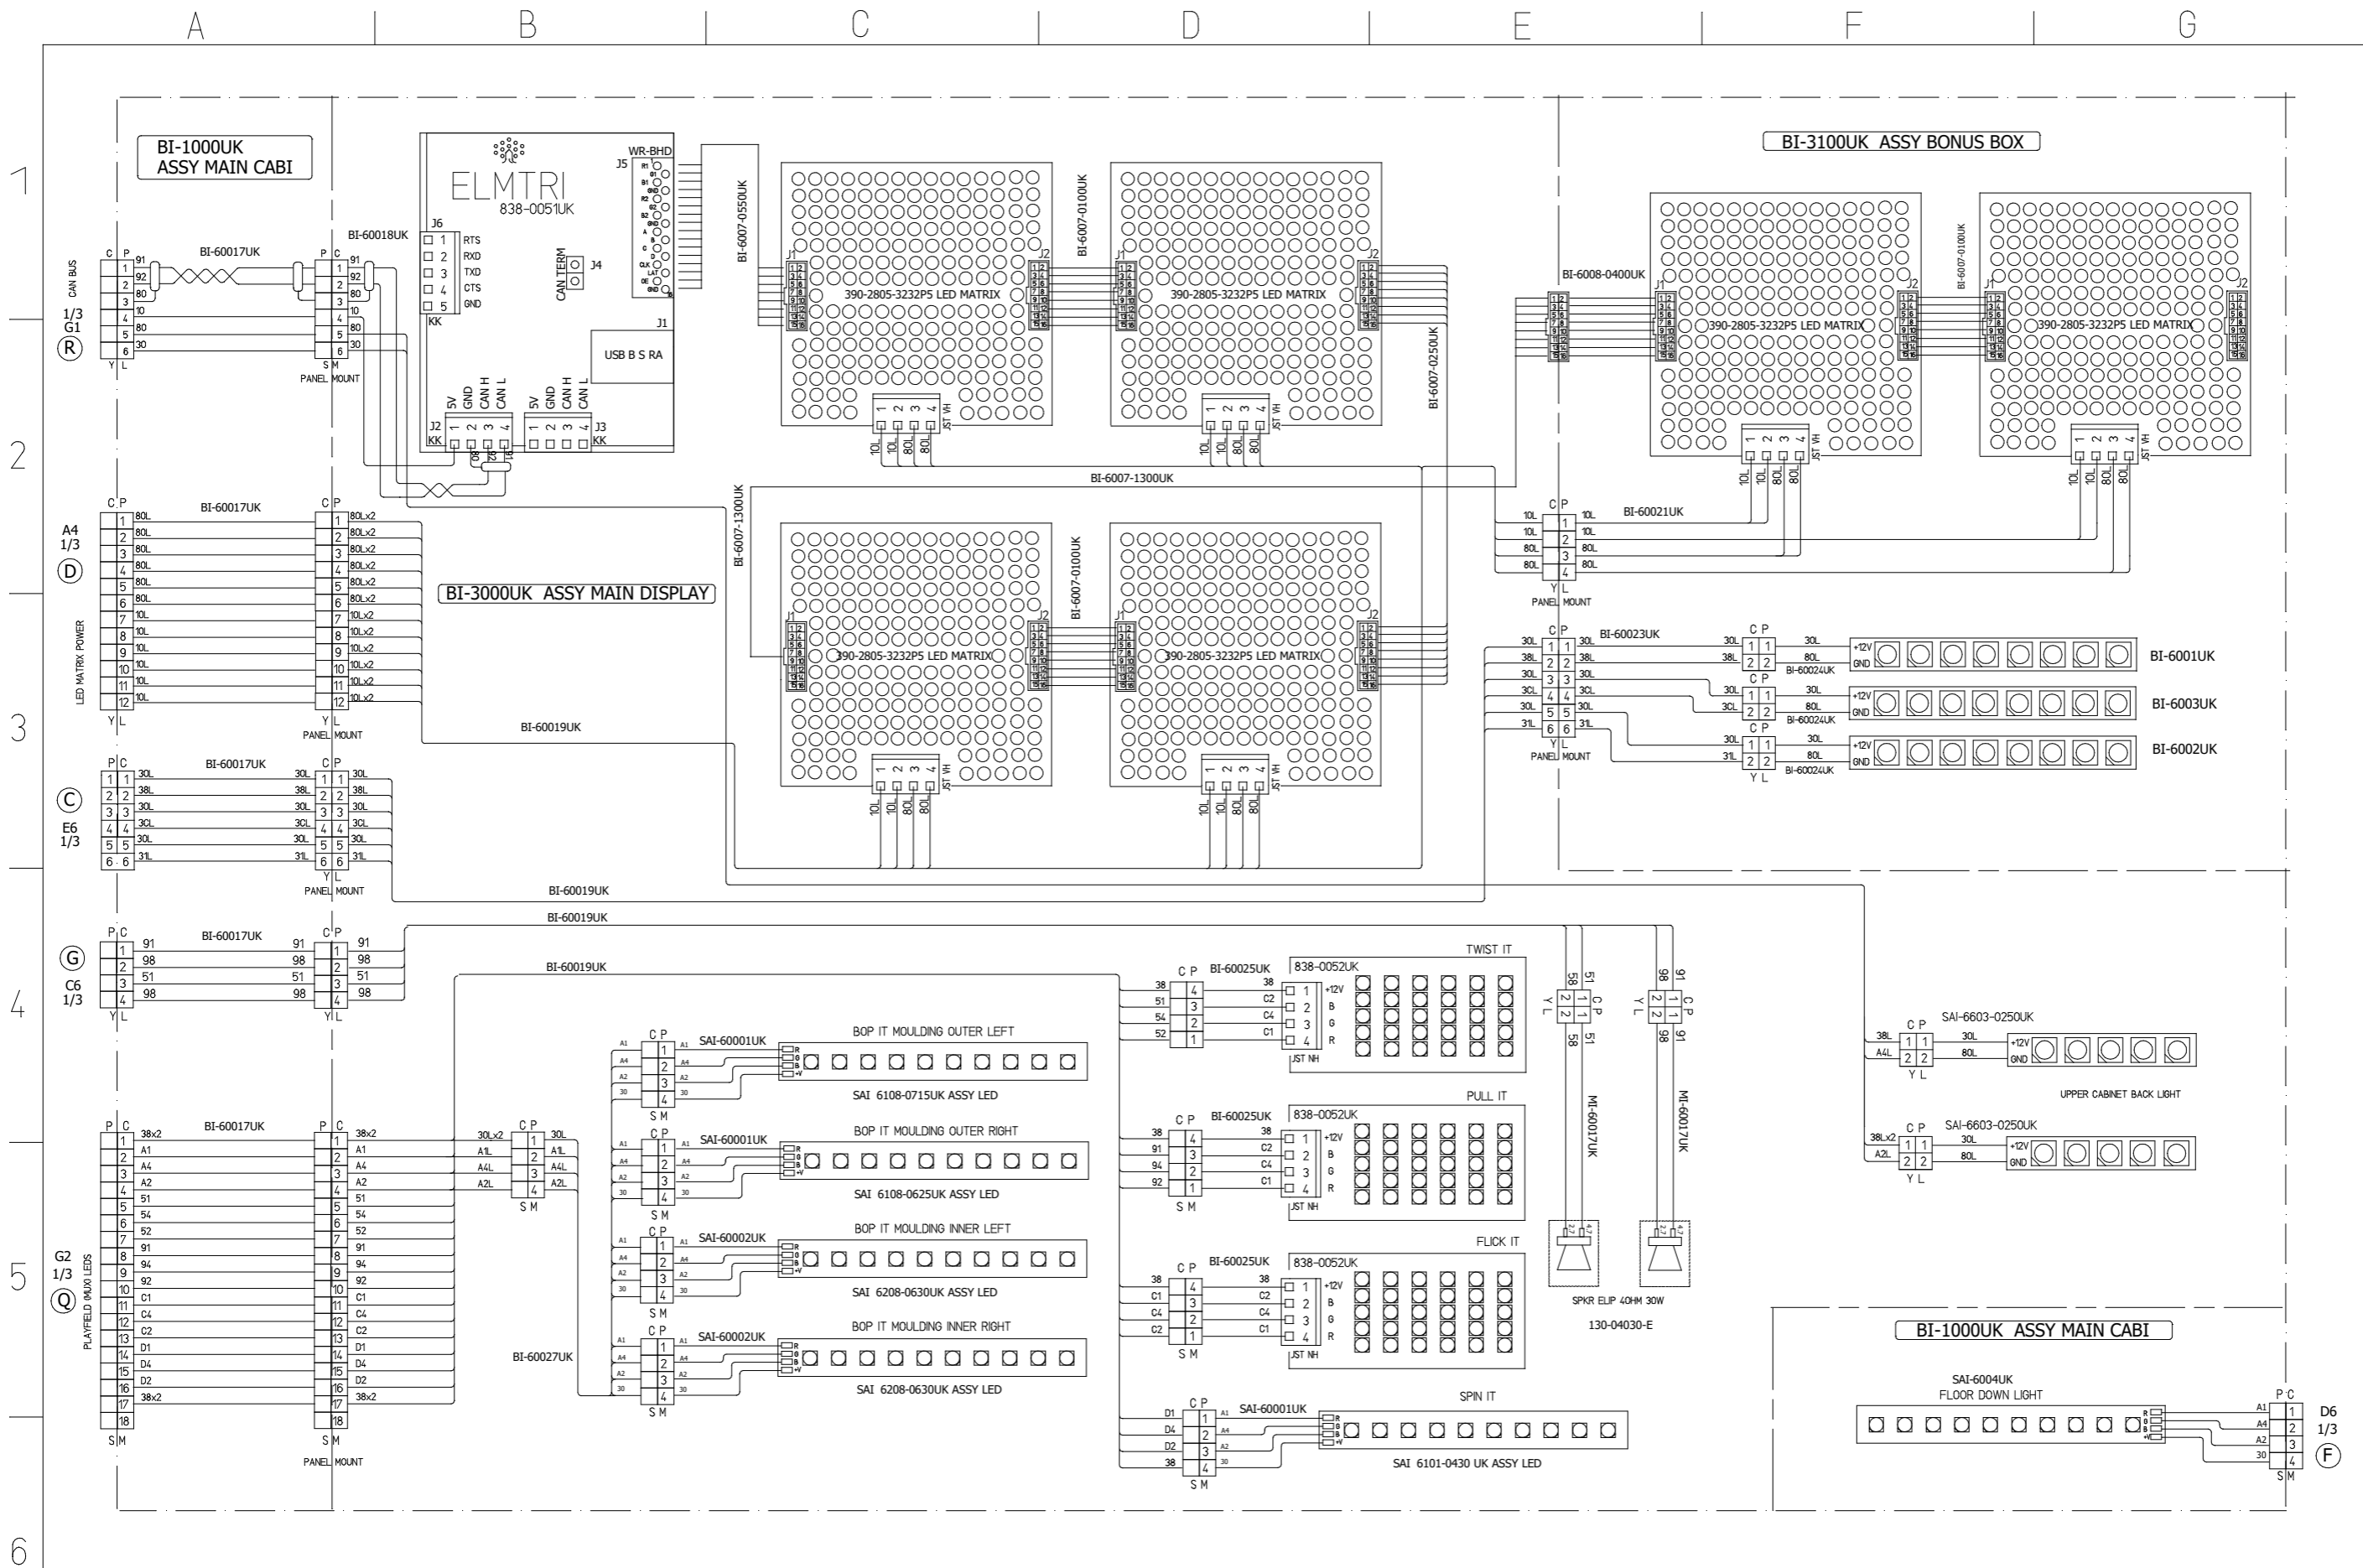

R1	7 SEG DISPLAY IDENT TAGS UPDATED	22/03/23	8 BLACK 7 ORANGE 5 WHITE 4 GREEN 3 YELLOW 2 BLUE 1 RED	13/05/16	43 EARTH WIRE ? AWG18 UL1672 ? AWG20 UL1672 U AWG16 UL1015 K AWG18 UL1015 L AWG20 UL1007 AWG22 UL1007 T AWG24 UL1007	BI-0000UK	23/01/23	CW	SEGA AMUSEMENTS INTERNATIONAL LTD	THIS DRAWING WILL IN NO WAY BE COPIED. TO BE RETURNED ON DEMAND.	PAGE 1/3	SIZE A2
<p>BI-0000UK PART NUMBER      DATE      DRAWN      CHECKED      DESCRIPTION</p> <p>AL TERATION</p>												

R1	7 SEG DISPLAY IDENT TAGS UPDATED	22/03/23	8 BLACK	E LIGHT GREEN	43 EARTH WIRE
			7 ORANGE	D PURPLE	? AWG18 UL1672
			5 WHITE	C BROWN	? AWG20 UL1672
			4 GREEN	B SKY BLUE	U AWG16 UL1015
			3 YELLOW	A PINK	K AWG18 UL1015
			2 BLUE	9 GRAY	L AWG20 UL1007
			1 RED		AWG22 UL1007
					AWG24 UL1007

BI-0000UK	23/01/23	CW		
PART NUMBER	DATE	DRAWN	CHECKED	

SEGA AMUSEMENTS INTERNATIONAL LTD		THIS DRAWING WILL IN NO WAY BE COPIED. TO BE RETURNED ON DEMAND.	
BOP IT ARCADE		PAGE	SIZE
DESCRIPTION		2/3	A2

ALTERATION

R1	7 SEG DISPLAY IDENT TAGS UPDATED	22/03/23	8 BLACK	E LIGHT GREEN	43 EARTH WIRE	BI-00000UK	23/01/23	CW	SEGA AMUSEMENTS INTERNATIONAL LTD	THIS DRAWING WILL IN NO WAY BE COPIED. TO BE RETURNED ON DEMAND.	PAGE	SIZE
			7 ORANGE	D PURPLE	? AWG18 UL1672				BOP IT ARCADE		3/3	A2
			5 WHITE	C BROWN	? AWG20 UL1672							
			4 GREEN	B SKY BLUE	U AWG16 UL1015							
			3 YELLOW	A PINK	K AWG18 UL1015							
			2 BLUE	9 GRAY	L AWG20 UL1007							
			1 RED		AWG22 UL1007							
					T AWG24 UL1007							
	ALTERATION					PART NUMBER	DATE	DRAWN	CHECKED	DESCRIPTION		