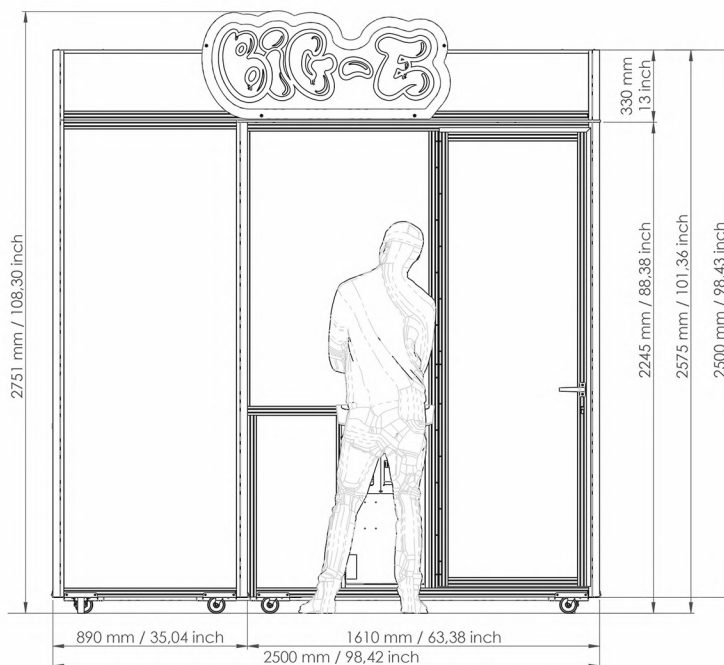

BIG-E

BIG-E

CRANE

Weight

755 kg / 1664 lbs

Voltage

230V / 115V (50/60 Hz)

Power

345W (typ) / 635W (max)

PACKED DIMENSIONS

Total weight

965 kg / 2127 lbs

Dimensions

Length: 2,65 m / 104.33"

Width: 1,15 m / 45.27"

Height: 2,25 m / 88.58"