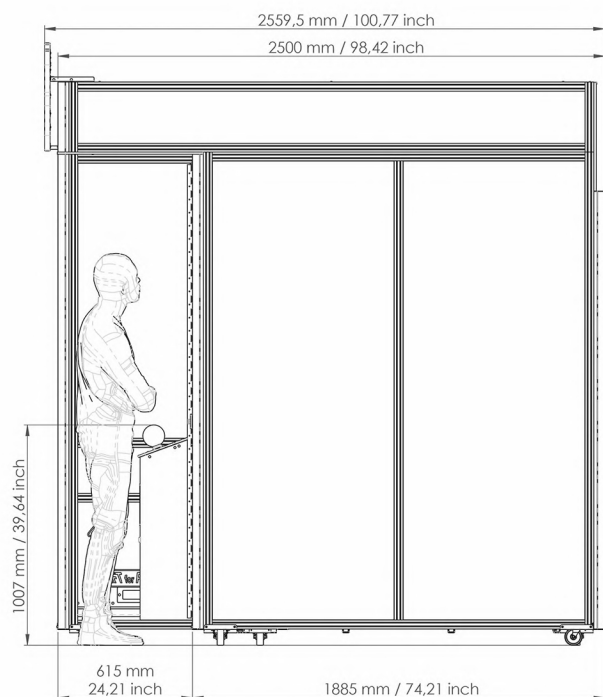

BIG-E

BIG-E

CRANE

Weight

755 kg / 1664 lbs

Voltage

230V / 115V (50/60 Hz)

Power

345W (typ) / 635W (max)

PACKED DIMENSIONS

Total weight

965 kg / 2127 lbs

Dimensions

Length: 2,65 m / 104.33"

Width: 1,15 m / 45.27"

Height: 2,25 m / 88.58"