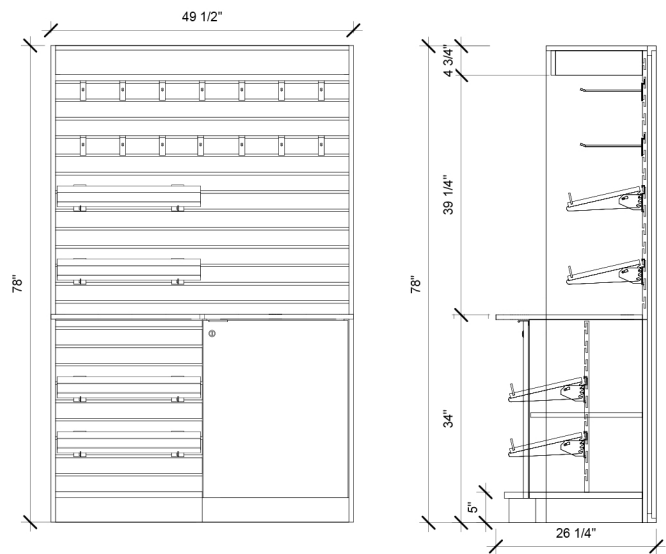

IFSCM-3678

IFSCM-4278

IFSCM-4878

Description:

The IFSCM, In-line Free Standing Coffee Merchandiser, is 78" tall. The IFSCM features full-height slat wall with lockable door storage cabinet, sturdy plywood frame construction. Shelves and baskets are easily configured to maximize merchandising opportunities around a self-pay unit or coffee machine. The slat wall under the rigid mid shelf has ample space for additional merchandising with shelves and hooks. LED lighting can easily be incorporated behind the valance to illuminate your display. The IFSCM ships fully assembled.

In-Line Free Standing Fixture

A 78" tall free-standing merchandiser with room for a coffee maker and an enclosed cabinet base

MODEL	Inside Width-A	Outside Width-A	Overall Height	Counter Height	Counter Depth
IFSCM-3678	36"	37.5"	78"	34"	24"
IFSCM-4278	42"	43.5"	78"	34"	24"
IFSCM-4878	48"	49.5"	78"	34"	24"

Hardware Packages

24" Sloping Basket
24 x 12 x 6 x 2
BSK-24120804

12" Basket
12 x 12 x 4
BSK-121204

12" Sloping Basket
12 x 12 x 8 x 4
BSK-12120804

Adjustable Angled Shelf Kit
V-SHLF-(SIZE)-(COLOR)

Slatwall Hook
HOOK-800

Standard Color Options

Stone Wood
Color Code: CLSW

Black Pine
Color Code: CDBP

White Elm
Color Code: WLWE

River Elm
Color Code: WDRE

Other colors available - Ask us!

Specifications

	N/A	36" Width	42" Width	48" Width
Shipping Weight (lbs)	-	272	272	344
Shipping Dimensions	-	45" L x 31" W x 84" H	45" L x 31" W x 84" H	57" L x 31" W x 84" H