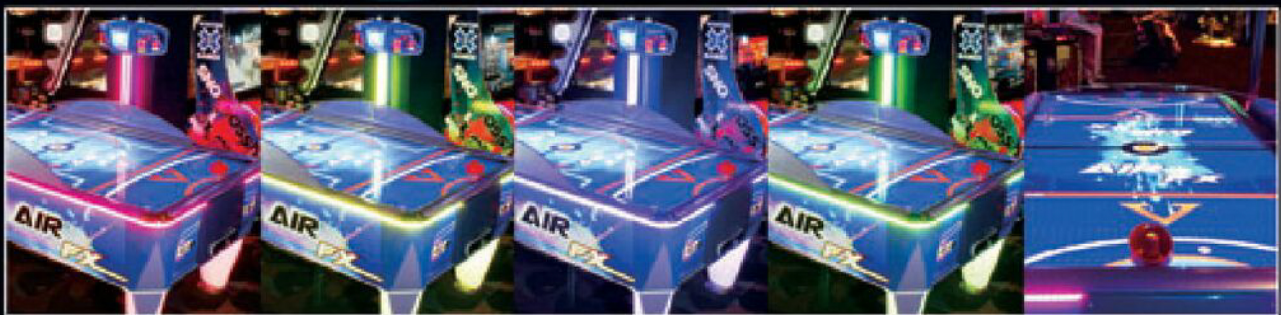

The best just got better!

AIR FX™

Dimensions:
L-93"
W-49"
H-72" Including
marquee

As impossible as it seems, ICE refined and enhanced the AIR FX air hockey playing experience with:

- The **FIRST 1/2" backlit acrylic surface!**
- **LED lit legs and perimeter of playfield**
- **Newly designed PCB**
- **Ticket out options**

Order yours today!

www.avscpanies.com
(847)439-9400 | sales@avscpanies.com

AIR

FX™

The **ONLY** LED
back-lit playing surface
available in the world!

Dimensions:
L-93"
W-49"
H-72" Including
marquee

ICE refined and enhanced the Fast Track,
the best table hockey in the industry with:

- The first and only 1/2" backlit acrylic surface
- Finally a table hockey that **LIGHTS** up the room
- LED's are located throughout the game for a modern 21st century look

Shipping Now!

www.avscompanies.com
(847)439-9400 | sales@avscompanies.com