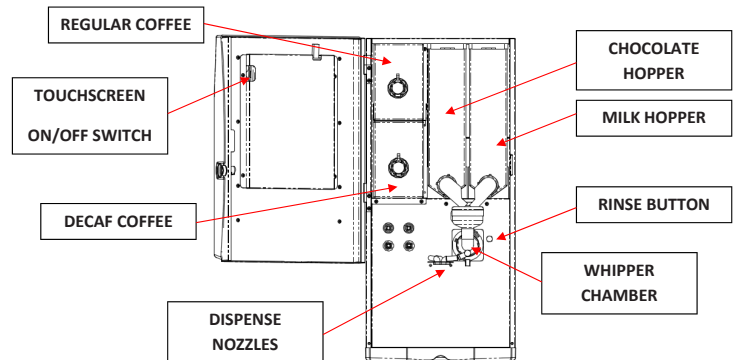

The engaging and intuitive touch screen allows consumers to easily choose a beverage and customize the size and strength of each drink. Allows up to 3 drink sizes (6oz to 20oz) and strengths (mild, regular and bold) to be visible on the screen to the consumer. Bistro Touch also allows drink sizes and strengths to be disabled in programming for locations that want to serve only one cup size or a specific strength.

10" Touch Screen with Customizable splash screen

Customizable Label

Brandable Splash Screen

Standard Drink Option Screen

Bistro Touch front label and splash screen can be customized with your branding to promote your business.

Bistro Touch

Dimensions: 25.6" H , 12.21" W , 20.2" D

Additional Information

Model	Width	Depth	Height	Electrical	Weight
Bistro Touch	12.2	20.2	25.6	15A/120 VOLT, 1400W	38 LBS
PN:128110	12.2	20.2	25.6	15A/120 VOLT, 1600W	38 LBS
PN: 128214	12.2	20.2	25.6	9.1A/120/240VOLT, 2200W	38 LBS