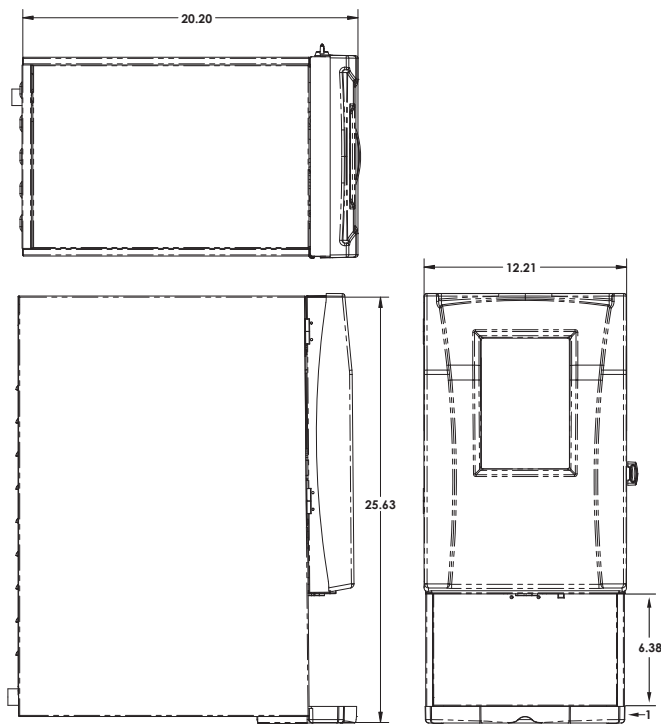

The engaging and intuitive touch screen allows consumers to easily choose a beverage and customize the size and strength of each drink. Allows up to 3 drink sizes (6oz to 20oz) and strengths (mild, regular and bold) to be visible on the screen to the consumer. Bistro Touch also allows drink sizes and strengths to be disabled in programming for locations that want to serve only one cup size or a specific strength.

10" Touch Screen with Customizable splash screen

Customizable Label

Brandable Splash Screen

Standard Drink Option Screen

Bistro Touch front label and splash screen can be customized with your branding to promote your business.

Bistro Touch

Dimensions: 25.6" H , 12.21" W , 20.2" D

Additional Information

Model	Width	Depth	Height	Electrical	Weight
Bistro Touch	12.2	20.2	25.6	15A/120 VOLT, 1400W	38 LBS
PN:128110	12.2	20.2	25.6	15A/120 VOLT, 1600W	38 LBS
PN: 128214	12.2	20.2	25.6	9.1A/120/240VOLT, 2200W	38 LBS