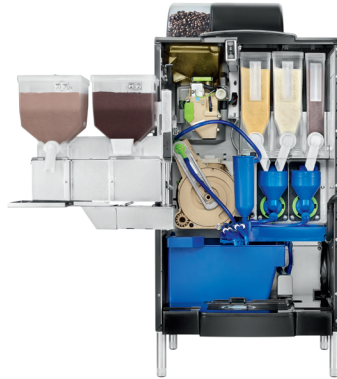

KREA TOUCH

Necta

KREA TOUCH: DISTINCTIVE, MODERN, ELEGANT

Krea Touch is the most technologically advanced and elegant model of the Necta family. Appealing design, decorative LED lights, chrome frames, shiny black surfaces and unrivalled performance make Krea Touch the ideal solution for any coffee environment. The wide touchscreen and the user friendly interface allow a high number of selections, flexible and customized recipes management, customers branding and even promotional videos management.

TECHNICAL INNOVATIONS

- 7" HD Touchscreen
- Z4000 brew group for espresso and regular coffee
- Optional LTE Connectivity
- Flexible recipes customization
- Wide and easy to clean cup room
- Reliable internal components

Specifications

HEIGHT	33.5 in
WIDTH	16.3 in
DEPTH	22.3 in
DEPTH WITH DOOR OPEN	37.8 in
WEIGHT	90 lb
POWER SUPPLY	120 V 60 Hz 1300W

CAPACITY

COFFEE BEANS	2.3 lb
MILK	2.0 lb
CHOCOLATE	3.0 lb
SOLUBLE DECAF OR CHAI TEA	0.7 lb
FRENCH VANILLA	3.0 lb
GROUND COFFEE	2.2 lb
CUP SIZES	0.75 to 16 oz