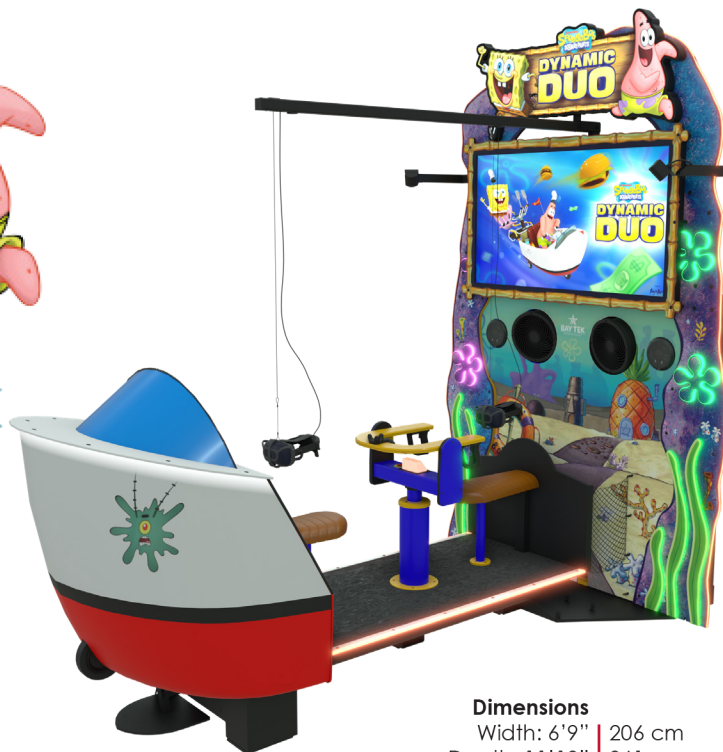

Voltage
16 amps @ 115 vac
8 amps @ 230 vac

Dimensions
Width: 6'9" 206 cm
Depth: 11'10" 361 cm
Height: 10'6" 320 cm
Weight: 1,618 lbs 624 kg
Ship Weight: 2,104 lbs 955 kgs

BTE BUILT

Back Wall: updated construction and materials for durability and aesthetics.

Spectator TV: TV mount compatability upgraded.

Headset Support: cantilever construction modified for installation and shipping.

Electronics Cabinet: cooling fans included for ventilation and new simplified circuit board added.

Boat Front: vacuum form update for simple assembly and disassembly.

Turret: upgraded pivot point construction for durability. (test over 500,000 cycles)

Marquee: material upgrade for lighter weight and simple assembly.

TOP TIER IP!

World's most popular cartoon!