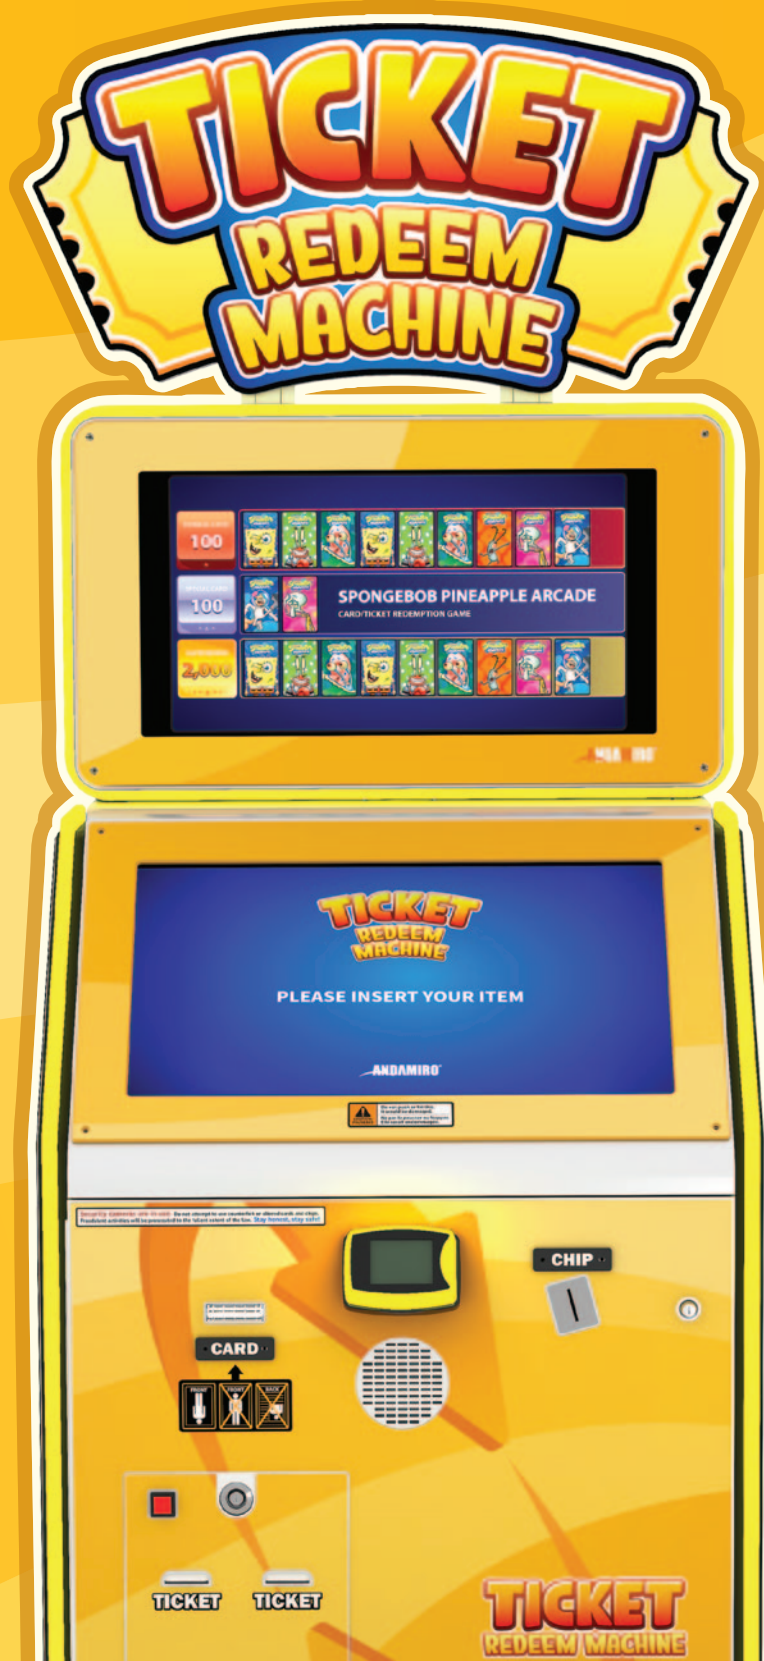

# Where Cards Become Tickets!

Next-generation self-service kiosk redeems in-game collectible cards and colored chips — *faster and smarter*.  
Made for all game rooms to cut labor and curb losses.

# Engineered for Redemption Efficiency

- Sleek design with integrated display and professional black accents.
- Rugged construction with an all-steel internal framework.
- LED trim on façade features color-changing effects.
- Supports barcoded and RFID cards from Andamiro and other amusement machine manufacturers.
- Configurable for custom product types with reward tiers: Normal, Special and Super Bonus.
- Recognizes completed bonus sets and issues ticket value or points accordingly.
- Compatible with industry-standard swipe card systems.
- USB and email-based bookkeeping exports.
- Software and product content updates supported via USB and internet connection.
- Dual-screen layout with a 27" touchscreen and 23.8" video monitor provides intuitive user experience.
- Video-capable top display enables idle screen branding, promotional loops and instructional content.
- Optional dual ticket dispenser support enables operation in paper ticket venues.

Width: 33 ins. (825mm)  
Depth: 28 ins. (708mm)  
Height: 85 ins. (2169mm)  
...w/o marquee: 65 ins. (1651mm)  
Weight: 287 lbs. (134kg)  
Power consumption: 130W (max 180W) / 1-2A

The Redeem Machine™ is a trademark of Andamiro.