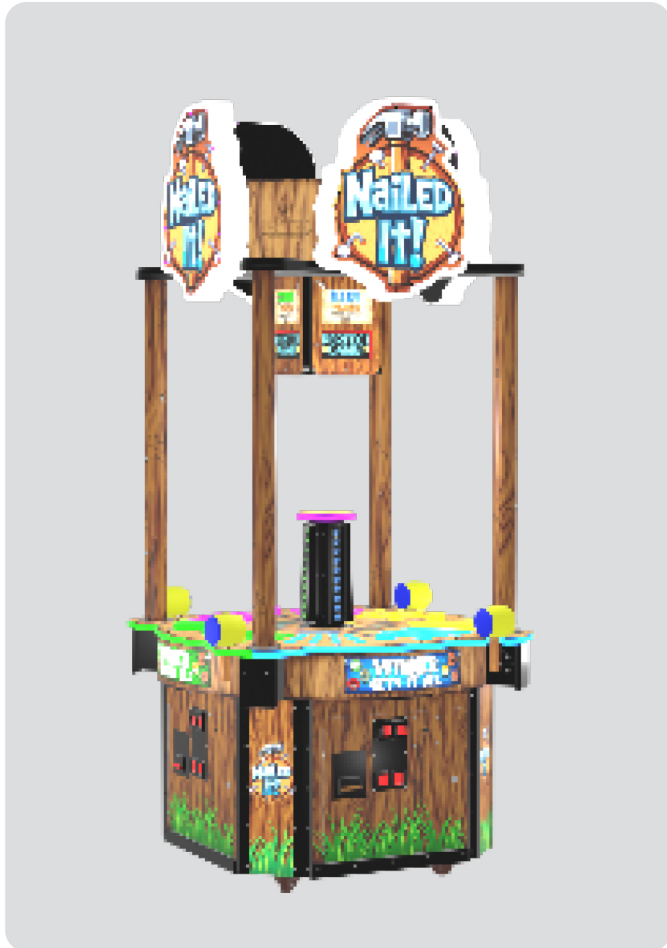

NAILED IT!

Top 10 Revenue Rank, Top 15% Room rank at Midwestern Pizza Chain!

- Up to 4-Player Competition
- Island game design, with bright visuals and engaging sound effects.
- Power connection available from both top and bottom of game.
- Deliver 10 timed hammer strikes to win the perfect game bonus!

SPECIFICATIONS

Voltage

3.2 Amps @ 110 VAC

1.6 Amps @ 220 VAC

Width

3' 11" / 120 cm

Height

8' 5" / 257 cm

Weight

460 lbs / 208 kg

Shipping Weight

510 lbs / 231 kg