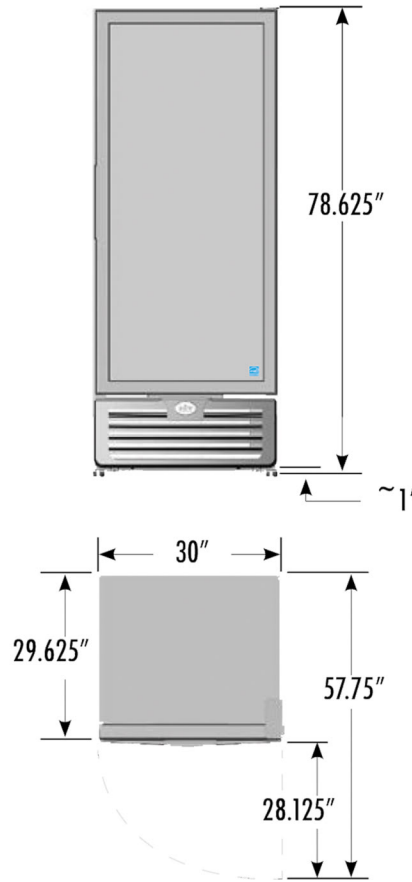

- ≡ **Exterior Dimensions (WDH):** 30" x 29.625" x 78.625"
- ≡ **Internal Volume:** 23.6 cu. ft.
- ≡ **Footprint:** 6.2 sq.ft.
- ≡ Dynamic LED lighting in door provides enhanced product illumination while greatly reducing energy consumption
- ≡ Forced air refrigeration system for fast product temperature pull down
- ≡ Optional side decals for branding awareness
- ≡ High density environmentally friendly insulation
- ≡ Climate-friendly natural refrigerant
- ≡ 5 adjustable powder-coated metal shelves
- ≡ Double-paned, Low "E", self-closing glass door
- ≡ Standard locking mechanism built-in for security when needed
- ≡ Durable pre-painted, chip resistant, steel cabinet
- ≡ Heavy-duty, NSF approved, interior liner
- ≡ NSF approved interior analog thermometer allows packaged perishable foods to be merchandised safely
- ≡ Adjustable temperature control
- ≡ 9' heavy-duty power cord

www.avscorporations.com
(847)439-9400 | sales@avscorporations.com

TECH SPECS

Refrigerant	R290
Amps	2.7
Volts/Hz	110-120V/60Hz
Compressor HP	1/3

DIMENSIONS

Exterior (WDH)	30" x 29.625" x 78.625"
Interior (WDH)	26.5" x 25.125" x 63.75"
Shelf (WD)	25.875" x 23.25"
Internal Volume	23.6 cu.ft.

SHIPPING SPECS

Gross Weight	361.5 lbs
Net Weight	306 lbs
Carton Dims (WDH)	30.75" x 31" x 84.5"
Units Per Pallet	1
Shipping Options (Floor Loaded)	20' ~21 40'HQ ~42

EXTERIOR DIMENSIONS

INTERIOR DIMENSIONS

PACKOUT CAPACITIES

		Facings		Deep	Total Capacity	Total Rows
	9 Shelves	10	x	8	=800*	10
	Base	10	x	8		
	7 Shelves	10	x	8	=640*	8
	Base	10	x	8		
	5 Shelves	9	x	8	=432**	6
	Base	9	x	8		

*Additional shelves, beyond what is supplied with the cooler, may be required to achieve this maximum pack-out.