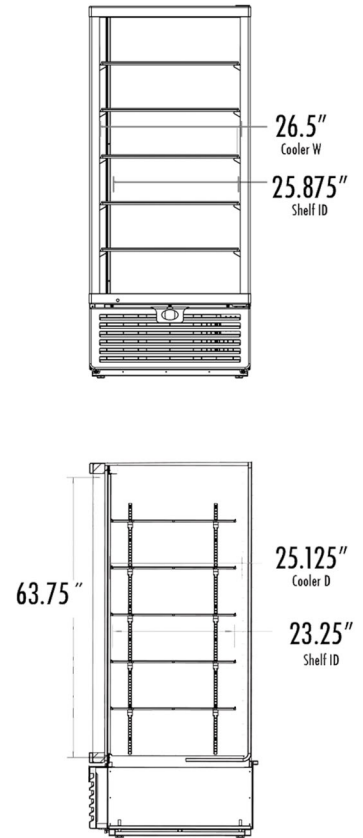

- ≡ **Exterior Dimensions (WDH):** 30" x 29.625" x 78.625"
- ≡ **Internal Volume:** 23.6 cu. ft.
- ≡ **Footprint:** 6.2 sq.ft.
- ≡ Dynamic LED lighting in door provides enhanced product illumination while greatly reducing energy consumption
- ≡ Forced air refrigeration system for fast product temperature pull down
- ≡ Optional side decals for branding awareness
- ≡ High density environmentally friendly insulation
- ≡ Climate-friendly natural refrigerant
- ≡ 5 adjustable powder-coated metal shelves
- ≡ Double-paned, Low "E", self-closing glass door
- ≡ Standard locking mechanism built-in for security when needed
- ≡ Durable pre-painted, chip resistant, steel cabinet
- ≡ Heavy-duty, NSF approved, interior liner
- ≡ NSF approved interior analog thermometer allows packaged perishable foods to be merchandised safely
- ≡ Adjustable temperature control
- ≡ 9' heavy-duty power cord

www.avscorporations.com
(847)439-9400 | sales@avscorporations.com

TECH SPECS

Refrigerant	R290
Amps	2.7
Volts/Hz	110-120V/60Hz
Compressor HP	1/3

DIMENSIONS

Exterior (WDH)	30" x 29.625" x 78.625"
Interior (WDH)	26.5" x 25.125" x 63.75"
Shelf (WD)	25.875" x 23.25"
Internal Volume	23.6 cu.ft.

SHIPPING SPECS

Gross Weight	361.5 lbs
Net Weight	306 lbs
Carton Dims (WDH)	30.75" x 31" x 84.5"
Units Per Pallet	1
Shipping Options (Floor Loaded)	20' ~21 40'HQ ~42

EXTERIOR DIMENSIONS

INTERIOR DIMENSIONS

PACKOUT CAPACITIES

		Facings		Deep	Total Capacity	Total Rows
	9 Shelves	10	x	8	=800*	10
	Base	10	x	8		
	7 Shelves	10	x	8	=640*	8
	Base	10	x	8		
	5 Shelves	9	x	8	=432**	6
	Base	9	x	8		

*Additional shelves, beyond what is supplied with the cooler, may be required to achieve this maximum pack-out.