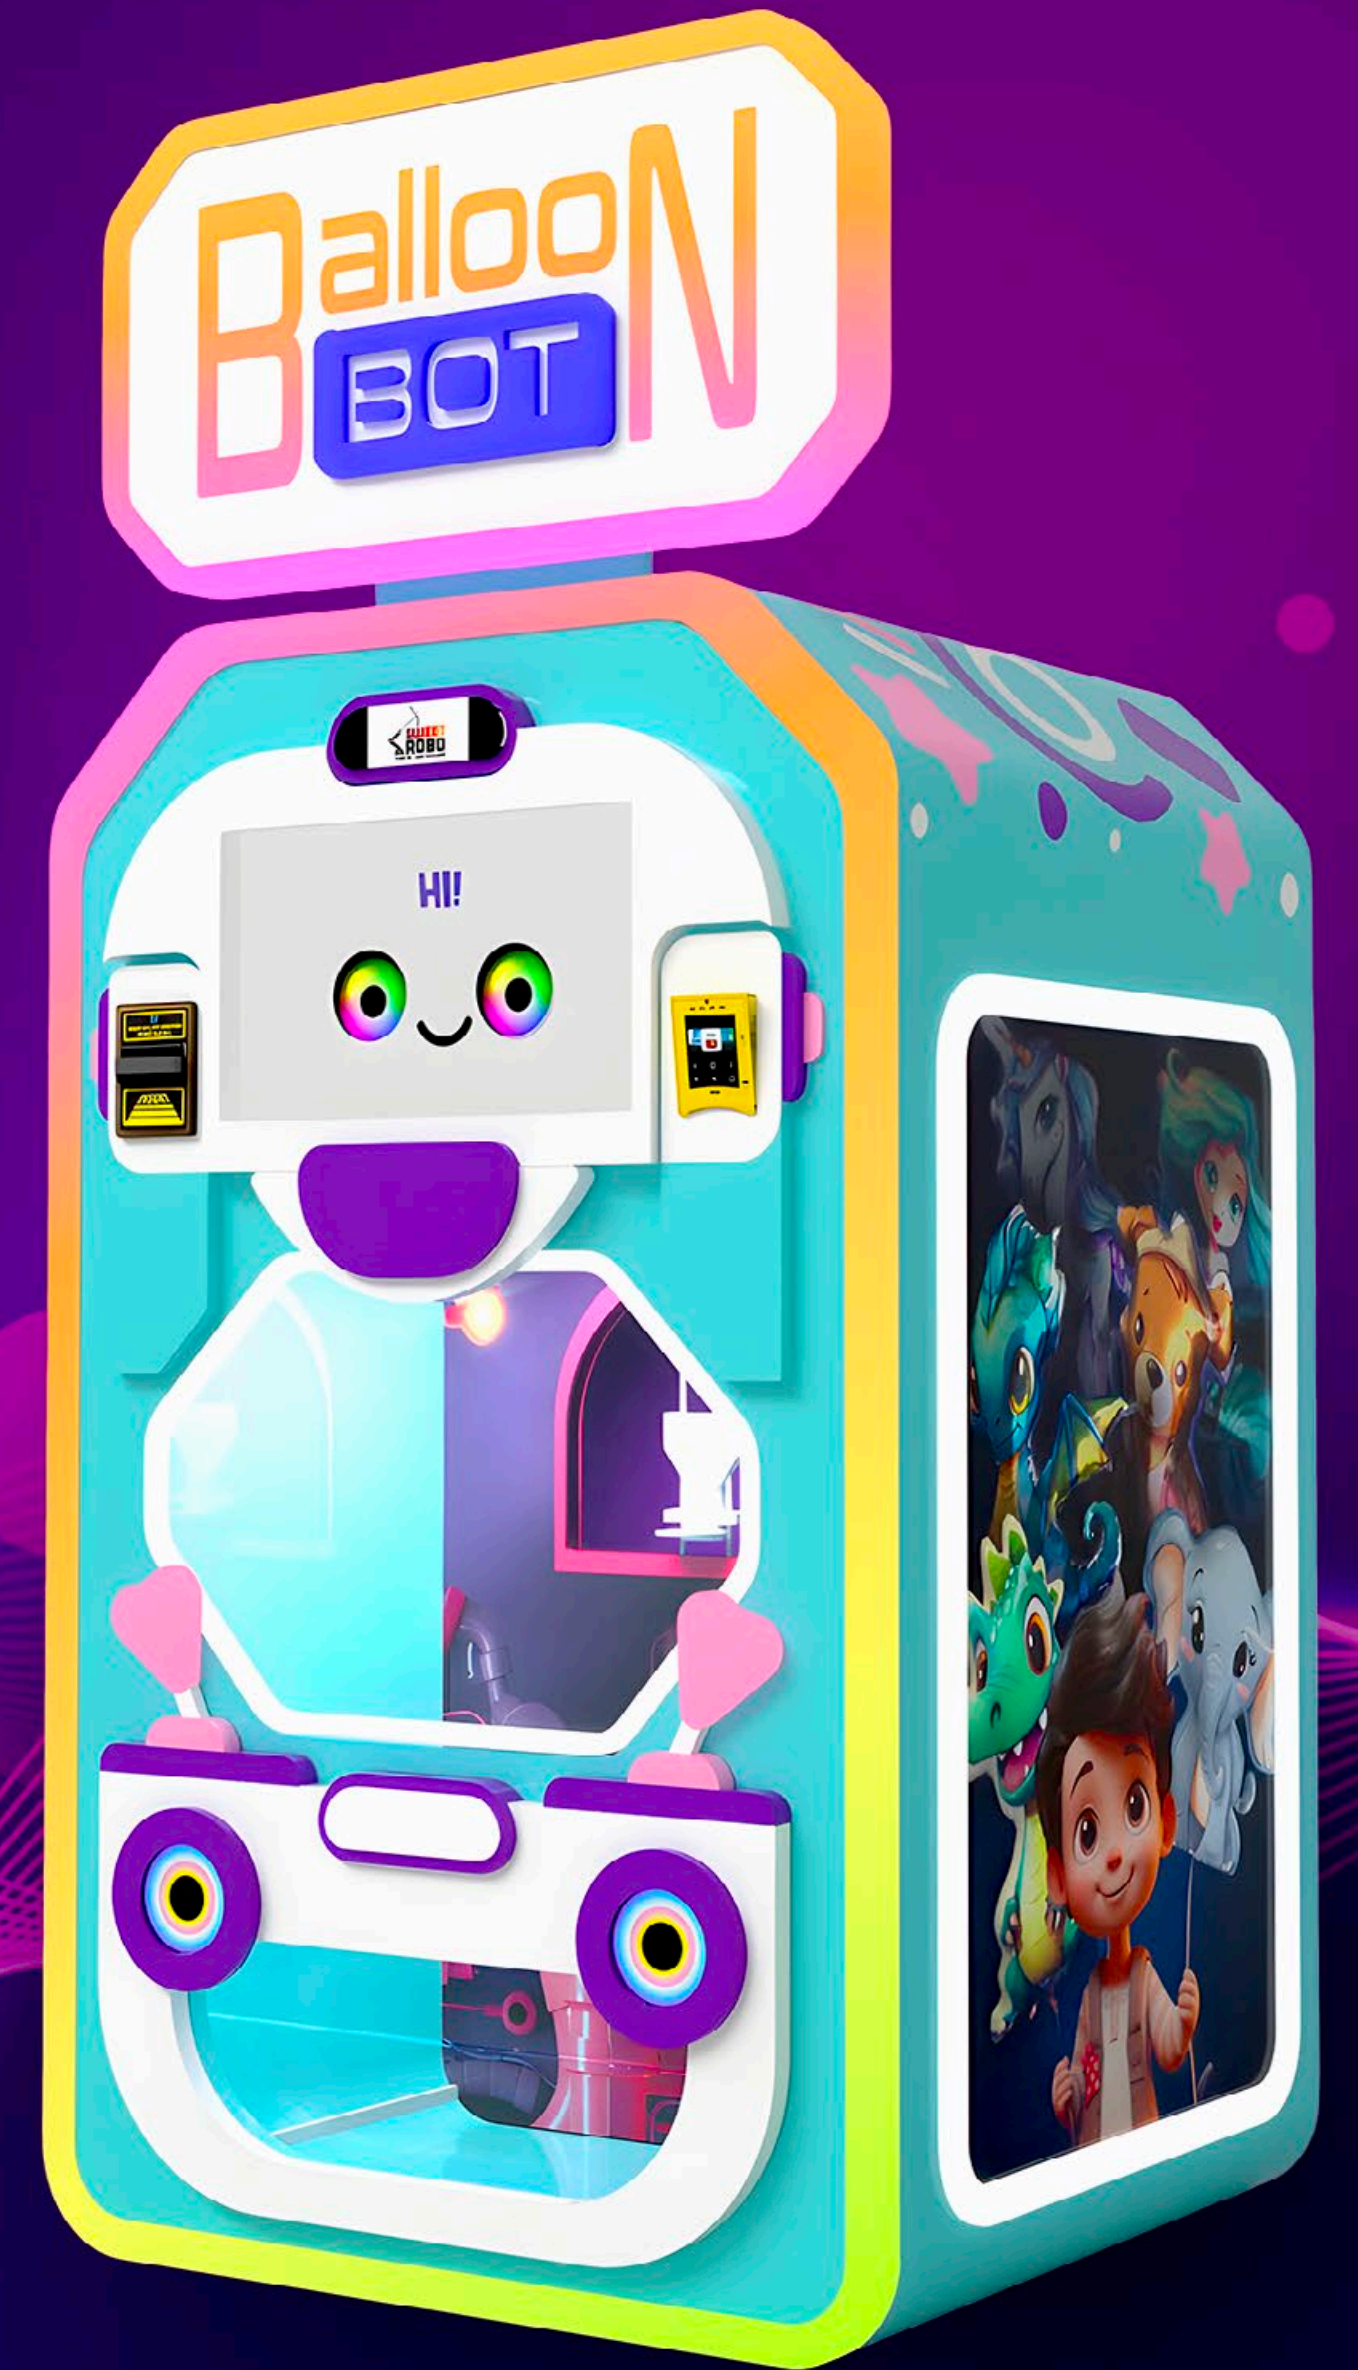

Balloon BOT

Inflate, Captivate, Celebrate!

Balloon BOT

At the heart of this ingenious contraption is a selection of big, vibrant balloons, waiting to be brought to life. You can choose from an array of designs, each more delightful than the last. From friendly animals to speedy transportation and beloved characters, the options are as diverse as your imagination.

But what truly sets this machine apart is the magic it brings to the experience. Picture this: with a press of a button, the robot gracefully fills your chosen balloon with air, right before your eyes. It's a mesmerizing dance of technology and creativity. And each balloon comes complete with a handy stick, making it not just a balloon but a magical creation ready to soar.

NOVELTY THAT CAPTIVATES

The Balloon BOT is a unique spectacle in itself, transforming the simple act of inflating balloons into an interactive experience that mesmerizes customers as they watch their chosen balloon inflate and come to life.

PLUG-AND-PLAY SETUP

Balloon BOT's lightweight design and ease of transport mean it can be effortlessly moved, it works like a magnet, drawing in crowds and brightening up spaces, turning even the most overlooked spots into centers of excitement and activity.