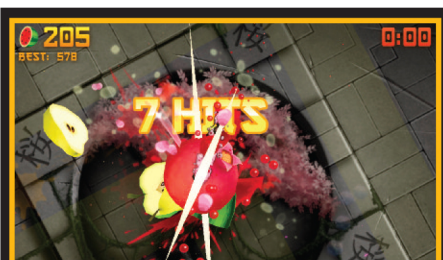

FRUIT NINJA FX 2

NEW WAY TO PLAY

Teleport your favorite characters into the game and leverage new powers.

SENSEI
The fruit ninja master

KATSURO
The young hero

TRUFFLES
The adventurous pig

Figurines available for purchase separately, to be offered at redemption counter.

- New blades
- More fruits
- New visuals
- Pomegranate bonus
- Addictive gameplay
- Upgrade kit available for Touch FX

UNIT'S SPECS

PRODUCT DIMS	SHIPPING DIMS	WEIGHT	VOLTAGE
48"L X 24"W X 106"H	48"L X 36"W X 88"H	350 LBS	110/220 VOLT