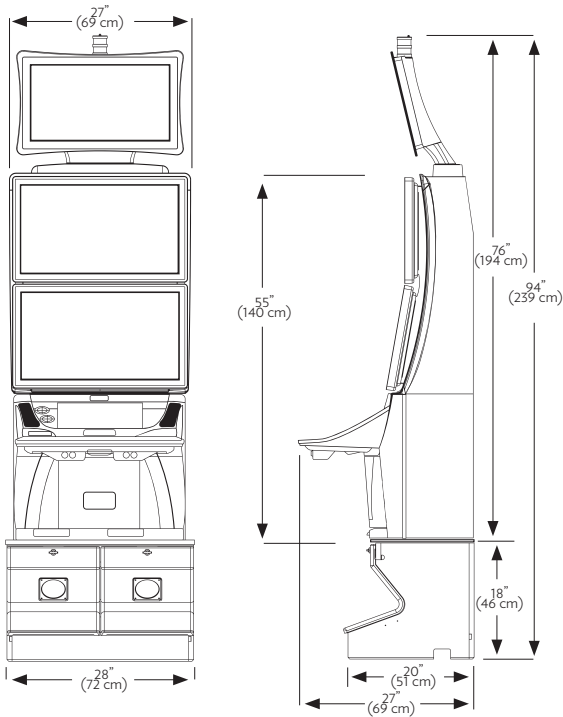

\* Games releasing in 2022  
High and low pay tables are available for all games.

**IGT CrystalDual™ 27 Gaming Machine**  
 Weight - 284 lbs. (129 kg)  
 Projected footprint - 3.74 ft² (0.35 m²)

**IGT CrystalSlant™ Gaming Machine**  
 Weight - 348 lbs. (157.9 kg)  
 Projected footprint - 6.6 ft² (0.61 m²)