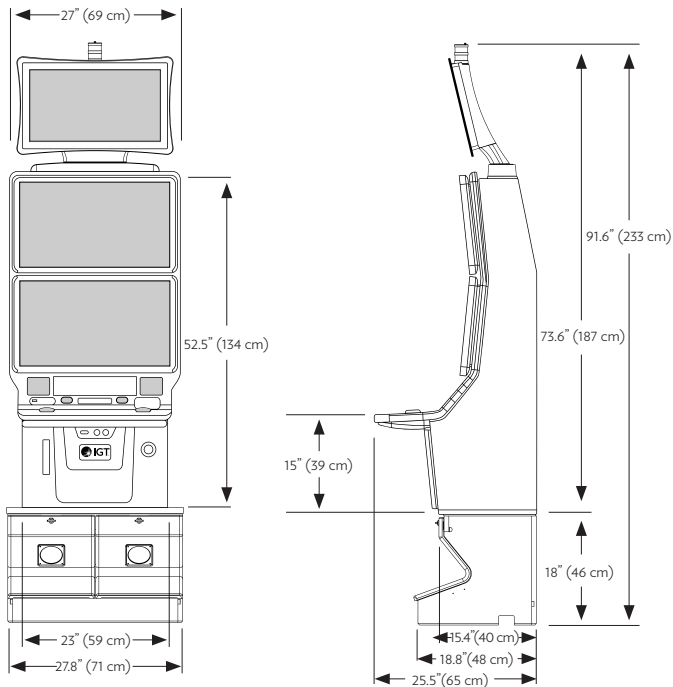

\* Games releasing in 2022  
High and low pay tables are available for all games.

**IGT CrystalDual™ 27 Gaming Machine**  
 Weight - 284 lbs. (129 kg)  
 Projected footprint - 3.74 ft² (0.35 m²)

**IGT CrystalSlant™ Gaming Machine**  
 Weight - 348 lbs. (157.9 kg)  
 Projected footprint - 6.6 ft² (0.61 m²)

**IGT Cobalt™ 27 Gaming Machine**  
 Weight - 277 lbs. (125.6 kg)  
 Projected footprint - 4.8 ft² (0.45 m²)

**IGT PeakSlant49™ Gaming Machine**  
 Weight - 360 lbs. (163.2 kg)  
 Projected footprint - 6.6 ft² (0.61 m²)