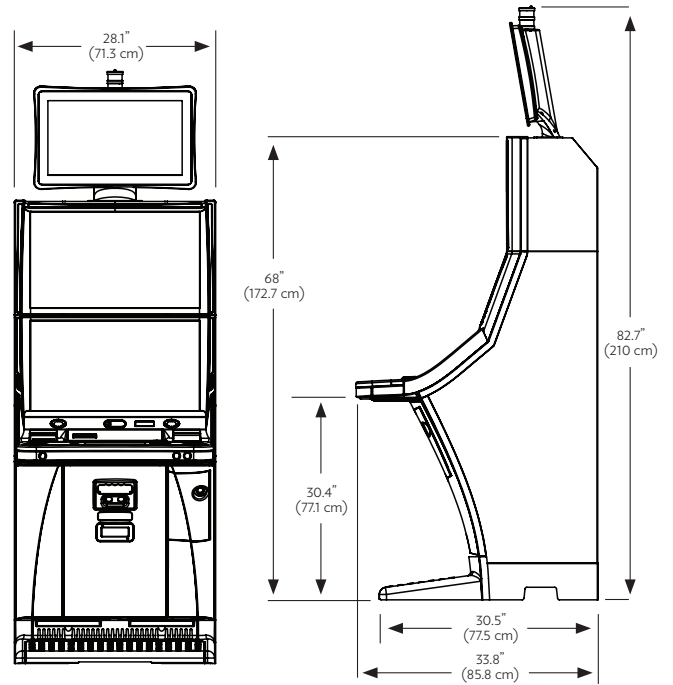

\* Games releasing in 2022  
High and low pay tables are available for all games.

**IGT CrystalDual™ 27 Gaming Machine**  
 Weight - 284 lbs. (129 kg)  
 Projected footprint - 3.74 ft² (0.35 m²)

**IGT CrystalSlant™ Gaming Machine**  
 Weight - 348 lbs. (157.9 kg)  
 Projected footprint - 6.6 ft² (0.61 m²)

**IGT Cobalt™ 27 Gaming Machine**  
 Weight - 277 lbs. (125.6 kg)  
 Projected footprint - 4.8 ft² (0.45 m²)

**IGT PeakSlant49™ Gaming Machine**  
 Weight - 360 lbs. (163.2 kg)  
 Projected footprint - 6.6 ft² (0.61 m²)