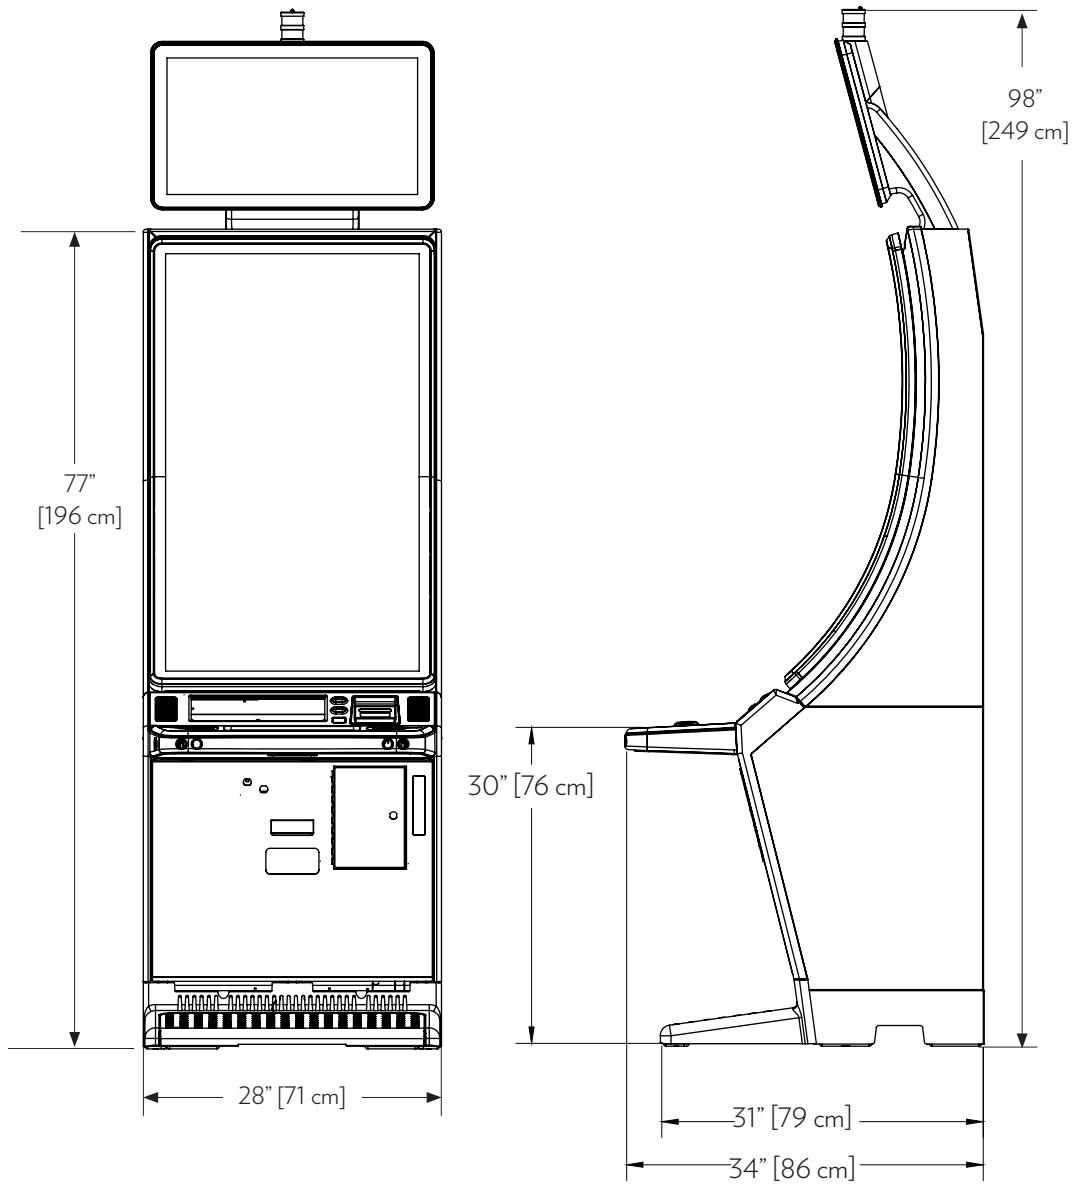

ILLINOIS

IGT PeakSlant49™ Gaming Machine

Peak performance.

It's all about the game. Our new Premium cabinet brings games to life and delivers an immersive player experience through a progressive 49-inch Ultra High Definition display that improves the viewing angle, and a large 13.3-inch Dynamic Player Panel. USB and inductive wireless charging adds an additional layer of player comfort.

Benefits and Features

- **Dynamic Player Panel (DPP) with Inductive Wireless Phone Charger**
 - 13.3" LCD player panel is easier to read and more user friendly
 - Standard inductive wireless chargers and USB charging port
 - Ergonomic and durable button deck design
 - Physical repeat bet button (bash button) fits nicely in the player's hand
- **Improved Monitors**
 - Progressive 49" Ultra High Definition LCD display
 - Multi-touch touchscreen on main display and DPP
 - Unmatched color and clarity
 - 27" video topper
- **Intelligent Cabinet Lighting**
 - Sync lights to game experience, music, and sounds
 - Dynamic attract and celebration sequences
 - Built with the same tools as the S3000® and Crystal Series cabinets

Visit igt.com/cabinets to learn more

IGT PeakSlant49™ Gaming Machine

Weight - 360 lbs. (163.2 kg)

Projected footprint - 6.6 ft² (0.61 m²)

Power Consumption

120V/60Hz	3.0A (360 Watts)
240V/50Hz	1.5A (360 Watts)