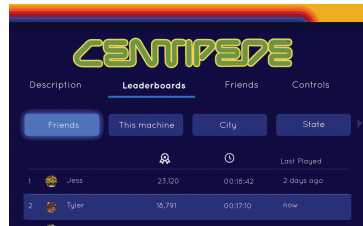

Flexible

Payment options that fits your customers needs, options like Credit/Debit/Coin/Bills/contactless & Mobile.

Partner

We pay all credit card transaction fee's & keep your machine fresh & exciting by managing the game library, adding new features. Also rotate out unplayed games.

Challenge

With just an email players can create accounts to track scores & save game time credit.

Our leaderboards display top score for games by location/ state & nationwide.

Also great for locations to create their own monthly high score contest to drive gameplay & sales.

Beacon

Your location will be promoted on website maps & social media as a Polycade gaming location.

Squadcade 4 Player

Color options

-Steel Construction with cup holders
-built in camera for photobooth

Lux 2 Player