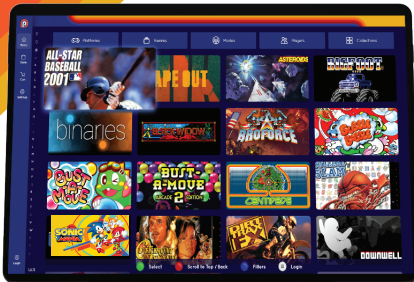

Beacon

Your location will be promoted on website maps & social media as a Polycade gaming location.

Squadcade 4 Player

Color options

-Steel Construction with cup holders
-built in camera for photobooth

Lux 2 Player

Color options

-Wood Construction

(Note) All machines come with gaming PC units inside with top of the line gaming components like Sanwa controls & buttons.

Modern & Retro

Something for everyone over 100 titles in our growing library that rotates games in & out to keep your machine fresh with new titles.